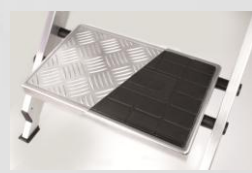

Little Jumbo safety step ladder, 2-step compact

Art.-No.: 210C with plastic covering

4,7 kg

Art.-No.: 220C aluminium chequer plate

4,5 kg

Step size

L 36 cm x W 23 cm

Folded size

54,5 cm x 48,5 cm x 8 cm